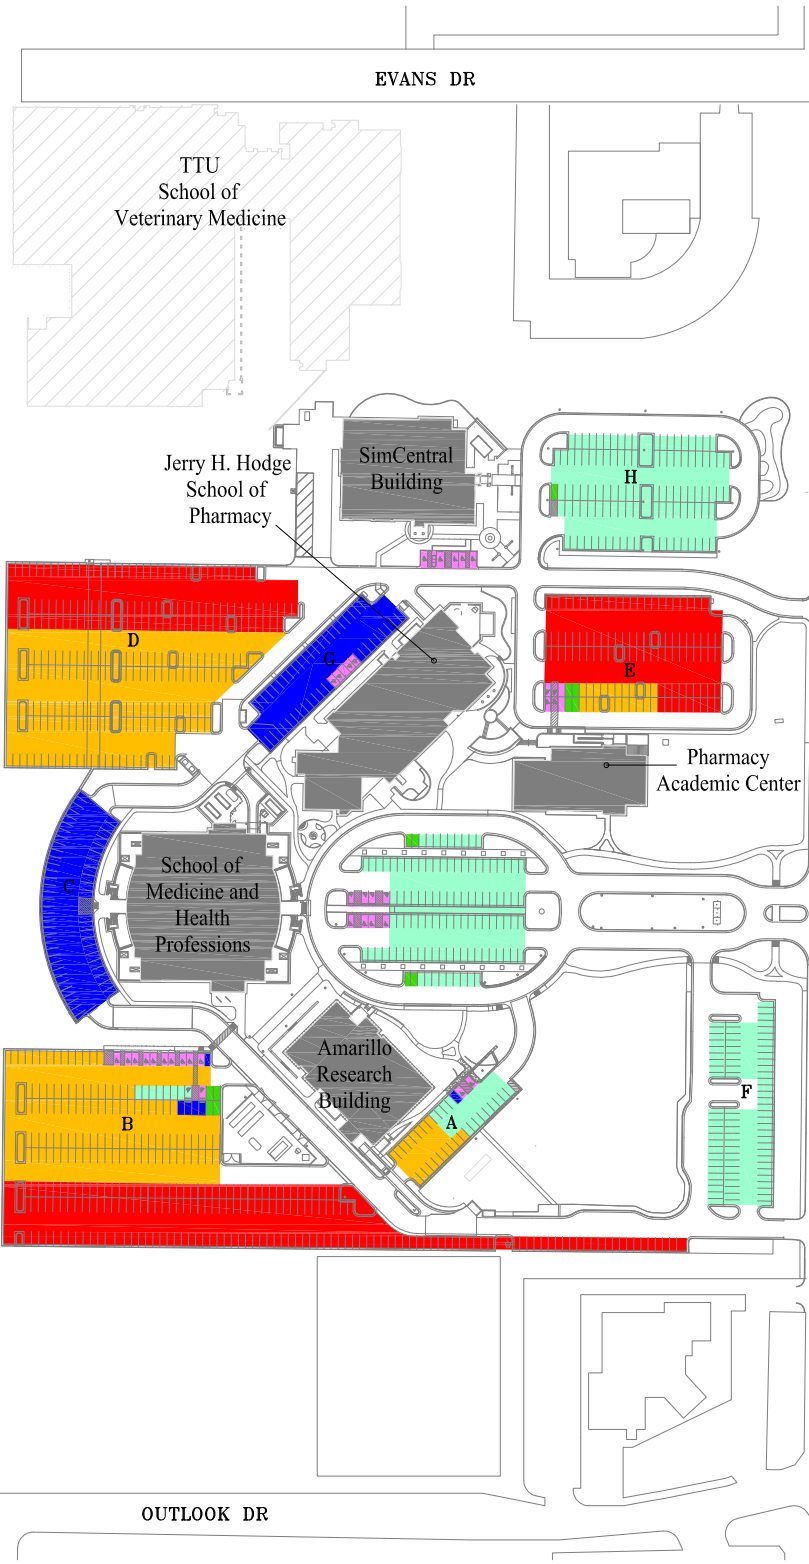

# TTUHSC Amarillo Campus

1400 Coulter St

NOT TO SCALE 

- Student - Permit Parking
- Reserved Permit Parking
- Patient/Visitor Parking
- ADA Parking
- Time Restricted Parking
- Faculty/Staff - Permit Parking
- Service Parking

TEXAS TECH UNIVERSITY  
HEALTH SCIENCES CENTER  
*at Amarillo*

January 13, 2023